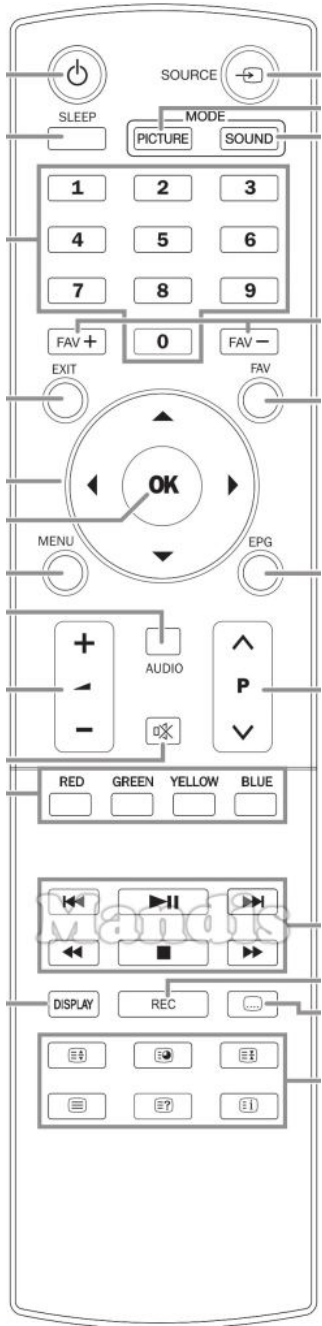

Original	Replacement	Original	Replacement
	Power		Power
	Source		AV / Input / RDS
	Sleep		Sleep / Timer
	Picture Mode		Picture / Format
	Sound Mode		Sound / Title
	1		1
	2		2
	3		3
	4		4
	5		5
	6		6
	7		7
	8		8
	9		9
	FAV+		Shift + Up
	0		0
	FAV-		Shift + Down
	Exit		Exit / Cancel / Clear
	Up		Up
	FAV		Fav / Marker / PC
	Left		Left
	OK		OK
	Right		Right
	Menu		Menu / Home
	Down		Down
	EPG		Guide / EPG / -/--
	Vol+		Vol+
	Audio		Audio / Lang I/II
	P+		CH+ / Page+
	Vol-		Vol-
	Mute		Mute / Dimmer
	P-		CH- / Page-
	Red		Red / Netflix / Search
	Green		Green / APP / Repeat

Original	Replacement
Yellow	Yellow / YouTube / Repeat
Blue	Blue / Prime Video / Random
I<<	I<< / Preset-
Pause	Pause / Step / Freeze
Play	Play / Slow
>>I	>>I / Preset+
<<	<< / Tune-
Stop	Stop / Hold
>>	>> / Tune+
Display	Display / Media
Rec	Rec / Rec Mode
[...]	Subtitle / EQ
[≡◇]	Zoom / Size
[≡o]	Eject / Surround
[≡+]	Shift + Stop /
[≡]	Text / Goto
[≡?]	Info / Angle

Original	Replacement
[≡i]	Smart / List