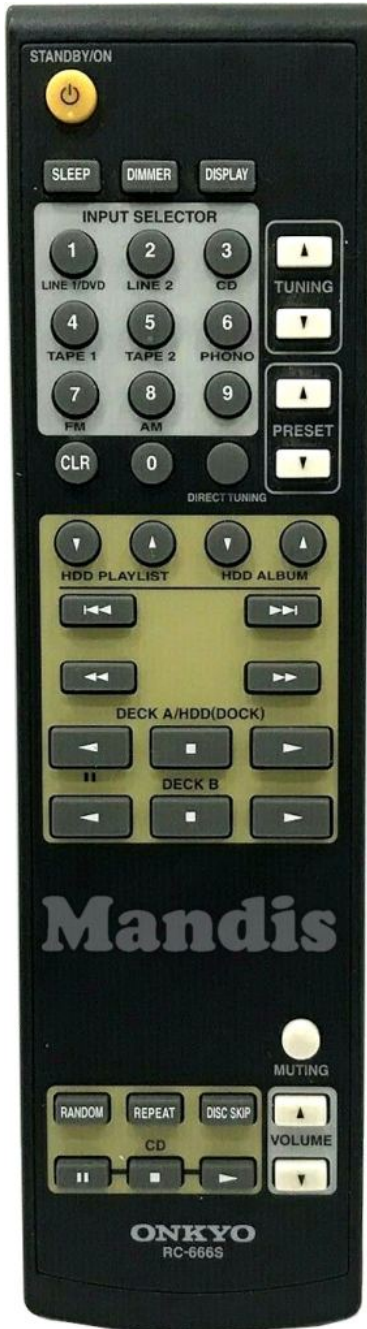

Original	Replacement
 STANDBY/ON	 Power
 SLEEP	 Sleep / Timer
 DIMMER	 Shift + Mute / Dimmer
 DISPLAY	 Display / Media
 1 LINE 1/DVD	 1
 2 LINE 2	 2
 3 CD	 3
 TUNING UP	 CH+ / Page+
 4 TAPE 1	 4
 5 TAPE 2	 5
 6 PHONO	 6
 TUNING DOWN	 CH- / Page-
 7 FM	 7
 8 AM	 8
 9	 9
 PRESET UP	 Shift + >> / Preset+
 CLR	 Exit / Cancel / Clear

Original	Replacement
 0	 0
 DIRECT TUNING	 D.Menu / Top
 PRESET DOWN	 Shift + I<< / Preset-
 HDD PLAY LIST	 Shift + Down
 HDD PLAYLIST	 Shift + Up
 HDD ALBUM	 Down
 HDD ALBUM UP	 Up
 I<<	 I<< / Preset-
 >>I	 >>I / Preset+
 <<	 << / Tune-
 >>	 >> / Tune+
 PAUSE	 Pause / Step / Freeze
 PLAY < DECK A/HDD DOCK	 Shift + << /
 STOP DECK A/HDD DOCK	 Rec / Rec Mode
 PLAY > DECK A/HDD DOCK	 Play / Slow
 PLAY < DECK B	 Sound / Title
 STOP DECK B	 Stop / Hold

Original	Replacement	Original	Replacement
 PLAY > DECK B	 Shift + >> /		
 MUTING	 Mute / Dimmer		
 RANDOM	 Blue / Prime Video / Random		
 REPEAT	 Green / APP / Repeat		
 DISC SKIP	 Back / Return		
 VOL+	 Vol+		
 CD PAUSE	 Shift + Pause / Step /		
 CD STOP	 Shift + Stop /		
 CD PLAY	 Shift + Play /		
 VOL-	 Vol-		