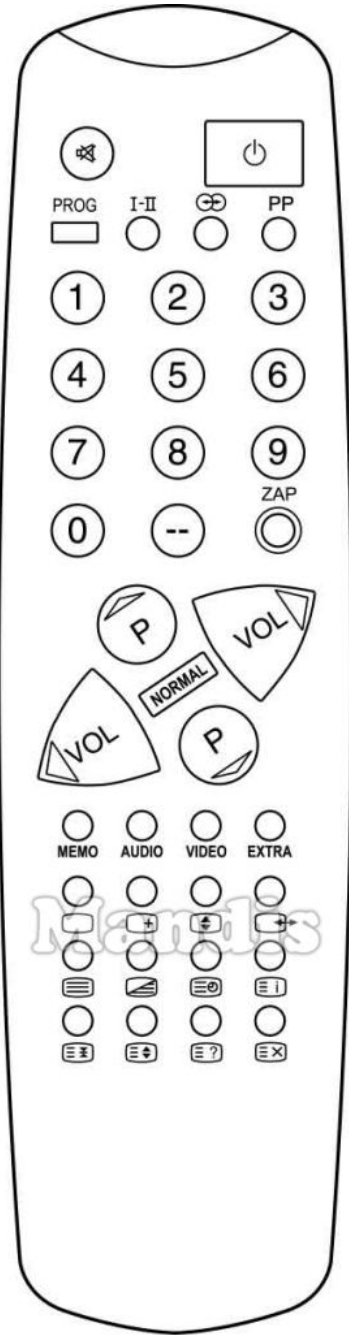

| Original  | Replacement    | Original  | Replacement                 |
|---|----------------|---|-----------------------------|
|      | Mute           |      | Mute / Dimmer               |
|      | Power          |      | Power                       |
|      | Prog           |      | TV/Radio /                  |
|      | I-II           |      | Audio / Lang I/II           |
|      | O to O         |      | Sound / Title               |
|      | PP             |      | Back / Return               |
|      | 1              |      | 1                           |
|      | 2              |      | 2                           |
|      | 3              |      | 3                           |
|      | 4              |      | 4                           |
|      | 5              |      | 5                           |
|    | 6              |    | 6                           |
|    | 7              |    | 7                           |
|    | 8              |    | 8                           |
|    | 9              |    | 9                           |
|    | 0              |    | 0                           |
|    | --             |    | Guide / EPG / --            |
|    | ZAP            |    | Smart / List                |
|    | Up / P+        |    | Up                          |
|    | Up / P+        |    | CH+ / Page+                 |
|    | Right / Vol+   |    | Right                       |
|    | Right / Vol+   |    | Vol+                        |
|    | Left / Vol-    |    | Left                        |
|    | Left / Vol-    |    | Vol-                        |
|    | Normal         |    | OK                          |
|    | Down / P-      |    | Down                        |
|    | Down / P-      |    | CH- / Page-                 |
|    | Red / Memo     |    | Red / Netflix / Search      |
|  | Green / Audio  |  | Green / APP / Repeat        |
|  | Green / Audio  |  | Shift + Audio / Lang I/II   |
|  | Yellow / Video |  | Yellow / YouTube / Repeat   |
|  | Blue / Extra   |  | Blue / Prime Video / Random |
|  | [ ]            |  | Display / Media             |
|  | [ + ]          |  | Stop / Hold                 |