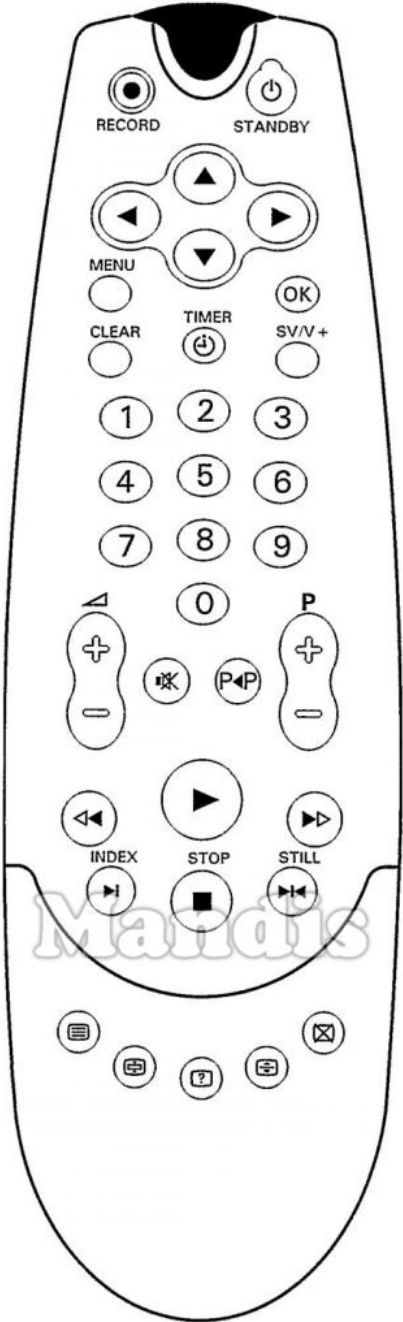

Original	Replacement	Original	Replacement
 Standby	 Power	 6	 6
 Record	 Rec	 7	 7
 Up	 Up	 8	 8
 Left	 Left	 9	 9
 Right	 Right	 0	 0
 Down	 Down	 Vol+	 Vol +
 →>	 Smart	 Vol-	 Vol -
 OK	 Ok	 Mute	 Mute
 Menu	 Menu	 P<P	 Pre Ch
 Clear	 Exit	 P+	 Ch +
 Timer	 AV	 P-	 Ch -
 SV/V+	 Media	 Play	 Play
 1	 1	 <<	 <<
 2	 2	 >>	 >>
 3	 3	 > / Index	 >>
 4	 4	 Stop	 Stop
 5	 5	 > < Still	 Pause

	Original	Replacement	Original	Replacement
	Teletext	TEXT		
	Hold	A		
	Reveal	B		
	Size	C		
	Cancel	D		