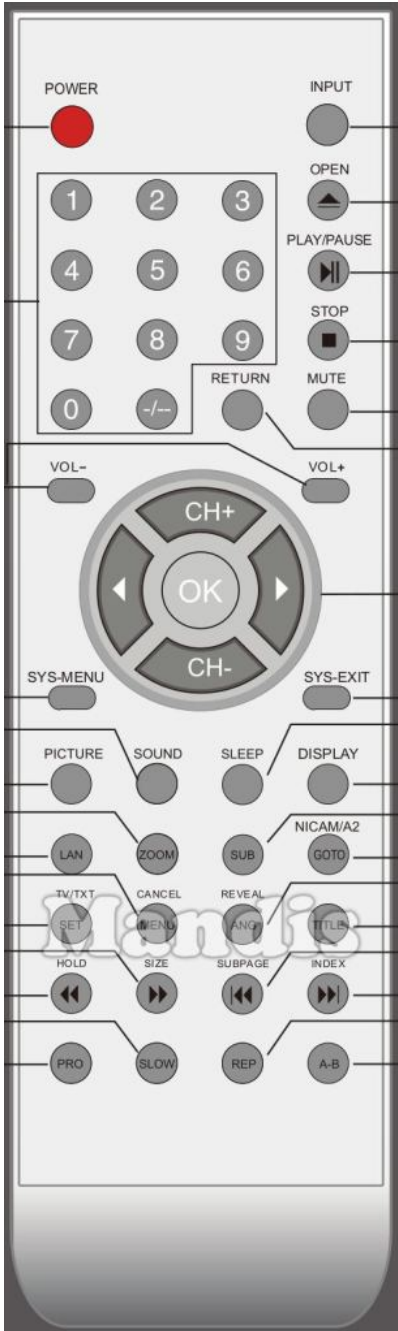

Original	Replacement
Power	Power
Input	AV
1	1
2	2
3	3
Open	Eject
4	4
5	5
6	6
Play	Play
Pause	Pause
7	7
8	8
9	9
Stop	Stop
0	0
-/--	Guide

Original	Replacement
Return	Back
Mute	Mute
Vol-	Vol -
Vol+	Vol +
CH+	Ch +
Up	Up
Left	Left
OK	Ok
Right	Right
Sys Menu	Menu
CH-	Ch -
Down	Down
Sys Exit	Exit
Picture	Format
Sound	Dual
Sleep	Sleep
Display	Info

Original	Replacement	Original	Replacement
LAN	+ Shift + Dual		
Zoom	+ Shift + Eject		
SUB	Subt		
GOTO /	Smart		
SET / TV/TXT	Options		
Menu / Cancel	D. Menu		
Ang / Reveal	3D		
Title	List		
<< / Hold	<<		
>> / Size	>>		
I<< / Subpage	I<<		
>>I / Index	>>I		
Red / Pro	Red		
Green / Slow	Green		
Yellow / Rep	Yellow		
Blue / A-B	Blue		