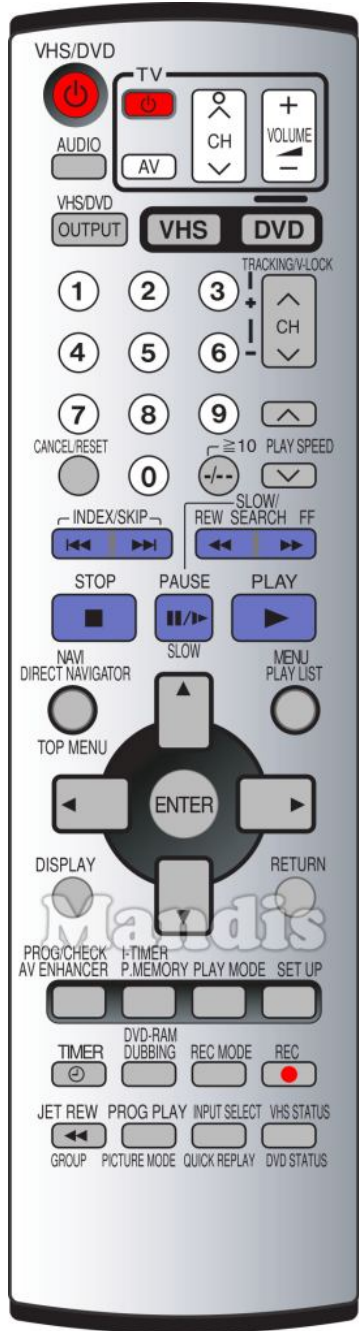

Original	Replacement	Original	Replacement
Picture Mode	Picture / Format	CH+ / Tracking/V-Lock+	CH+ / Page+
DVD Status	Info / Angle	Cancel / Reset	Exit / Cancel / Clear
Dubbing	Yellow / YouTube / Repeat	-/-- / >=10	Guide / EPG / -/--
VHS/DVD	Smart / List	Play	Play / Slow
Quick Replay	Red / Netflix / Search	Up	Up
Group	Zoom / Size	Left	Left
P.Memory	Fav / Marker / PC	Enter	OK
Return	Back / Return	Right	Right
AV Enhancer	AV / Input / RDS	Down	Down
Direct Navigator / Top Menu	D.Menu / Top	Display	Display / Media
Play List / Menu	Menu / Home	Setup	Setup / OPT /
Play Mode	Shift + Play /	Timer	Sleep / Timer
REW / << Slow/Search	<< / Tune-	0	0
FF / Slow/Search	>> / Tune+	Audio	Audio / Lang I/II
VHS/DVD Power	Power	1	1
Pause / Slow	Pause / Step / Freeze	2	2
CH- / Tracking/V-Lock-	CH- / Page-	3	3

	Original	Replacement	Original	Replacement
	4	4		
	5	5		
	6	6		
	7	7		
	8	8		
	9	9		
	I<< Skip	I<< / Preset-		
	Skip >>I	>>I / Preset+		
	Stop	Stop / Hold		

	Original	Replacement	
	Prog Play	+	Shift + Play /
	I-Timer	+	Shift + Sleep / Timer
	Cancel / Reset		Exit / Cancel / Clear
	VHS/DVD		Smart / List
	Display		Display / Media
	VCR Status		Info / Angle
	Dubbing		Yellow / YouTube / Repeat
	Jet Rew	+	Shift + << /
	Pause / Slow		Pause / Step / Freeze
	CH+ / Tracking/V-Lock+		CH+ / Page+
	CH- / Tracking/V-Lock-		CH- / Page-
	VHS/DVD Power		Power
	-/-- / >=10		Guide / EPG / -/--
	Return		Back / Return
	Prog/Check		TV/Radio /
	I<< Index		I<< / Preset-
	Index >>I		>>I / Preset+

	Original	Replacement	
	FF		>> / Tune+
	Play		Play / Slow
	Menu		Menu / Home
	Up		Up
	Left		Left
	Enter		OK
	Right		Right
	Down		Down
	Stop		Stop / Hold
	Rec Mode	+	Shift + Rec / Rec Mode
	Timer		Sleep / Timer
	Rec		Rec / Rec Mode
	0		0
	Audio		Audio / Lang I/II
	1		1
	2		2
	3		3