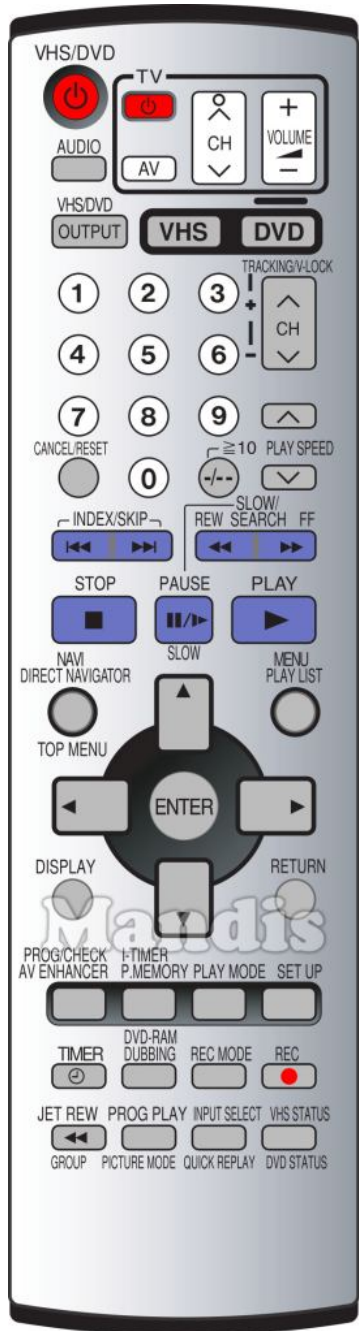

Original	Replacement	Original	Replacement
Picture Mode	Picture / Format	CH+ / Tracking/V-Lock+	CH+ / Page+
DVD Status	Info / Angle	Cancel / Reset	Exit / Cancel / Clear
Dubbing	Yellow / YouTube / Repeat	-/-- / >=10	Guide / EPG / -/--
VHS/DVD	Smart / List	Play	Play / Slow
Quick Replay	Red / Netflix / Search	Up	Up
Group	Zoom / Size	Left	Left
P.Memory	Fav / Marker / PC	Enter	OK
Return	Back / Return	Right	Right
AV Enhancer	AV / Input / RDS	Down	Down
Direct Navigator / Top Menu	D.Menu / Top	Display	Display / Media
Play List / Menu	Menu / Home	Setup	Setup / OPT /
Play Mode	Shift + Play /	Timer	Sleep / Timer
REW / << Slow/Search	<< / Tune-	0	0
FF / Slow/Search	>> / Tune+	Audio	Audio / Lang I/II
VHS/DVD Power	Power	1	1
Pause / Slow	Pause / Step / Freeze	2	2
CH- / Tracking/V-Lock-	CH- / Page-	3	3

	Original	Replacement	Original	Replacement
	4	4		
	5	5		
	6	6		
	7	7		
	8	8		
	9	9		
	I<< Skip	I<< / Preset-		
	Skip >>I	>>I / Preset+		
	Stop	Stop / Hold		

	Original	Replacement	
	Prog Play	+	Shift + Play /
	I-Timer	+	Shift + Sleep / Timer
	Cancel / Reset		Exit / Cancel / Clear
	VHS/DVD		Smart / List
	Display		Display / Media
	VCR Status		Info / Angle
	Dubbing		Yellow / YouTube / Repeat
	Jet Rew	+	Shift + << /
	Pause / Slow		Pause / Step / Freeze
	CH+ / Tracking/V-Lock+		CH+ / Page+
	CH- / Tracking/V-Lock-		CH- / Page-
	VHS/DVD Power		Power
	-/-- / >=10		Guide / EPG / -/--
	Return		Back / Return
	Prog/Check		TV/Radio /
	I<< Index		I<< / Preset-
	Index >>I		>>I / Preset+

	Original	Replacement	
	FF		>> / Tune+
	Play		Play / Slow
	Menu		Menu / Home
	Up		Up
	Left		Left
	Enter		OK
	Right		Right
	Down		Down
	Stop		Stop / Hold
	Rec Mode	+	Shift + Rec / Rec Mode
	Timer		Sleep / Timer
	Rec		Rec / Rec Mode
	0		0
	Audio		Audio / Lang I/II
	1		1
	2		2
	3		3