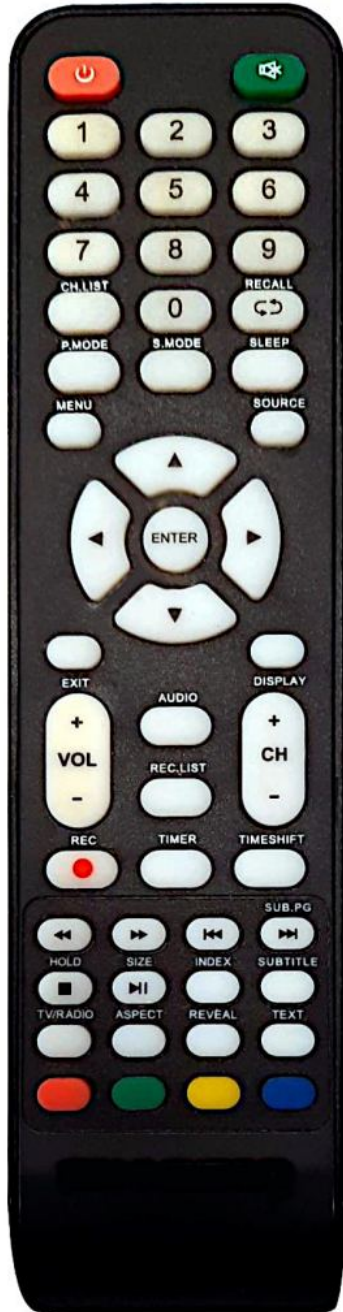

Original	Replacement
 Power	 Power
 Mute	 Mute / Dimmer
 1	 1
 2	 2
 3	 3
 4	 4
 5	 5
 6	 6
 7	 7
 8	 8
 9	 9
 0	 0
 CH.List	 Smart / List
 Recall	 Back / Return
 P.Mode	 Picture / Format
 S.Mode	 Sound / Title
 Sleep	 Sleep / Timer

Original	Replacement
 Menu	 Menu / Home
 Source	 AV / Input / RDS
 Exit	 Exit / Cancel / Clear
 Display	 Display / Media
 Up	 Up
 Down	 Down
 Right	 Right
 Left	 Left
 Enter	 OK
 Vol+	 Vol+
 Vol-	 Vol-
 Audio	 Audio / Lang I/II
 Rec List	 Guide / EPG / -/-
 CH+	 CH+ / Page+
 CH-	 CH- / Page-
 Rec	 Rec / Rec Mode
 Timer	 Shift + Sleep / Timer

Original	Replacement
 Timeshift	 D.Menu / Top
 <<	 << / Tune-
 >>	 >> / Tune+
 I<<	 I<< / Preset-
 >>I/Sub.Pg	 >>I / Preset+
 Stop/Hold	 Stop / Hold
 Pause/size	 Pause / Step / Freeze
 Play	 Play / Slow
 Index	 Fav / Marker / PC
 Subtitle	 Subtitle / EQ
 Tv/Radio	 TV/Radio /
 Aspect	 Zoom / Size
 Reveal	 Info / Angle
 Text	 Text / Goto
 Red	 Red / Netflix / Search
 Green	 Green / APP / Repeat
 Yellow	 Yellow / YouTube / Repeat

Original	Replacement
 Blue	 Blue / Prime Video / Random