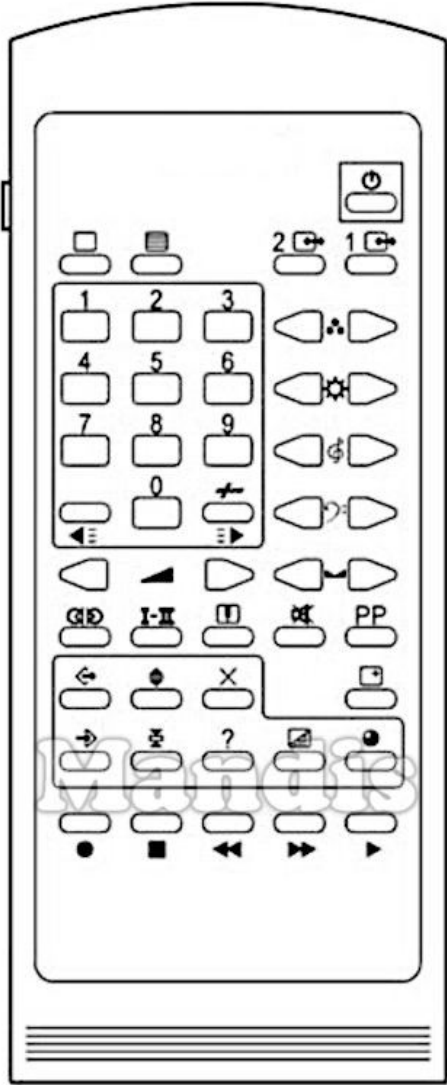

Original	Replacement	Original	Replacement
	PP	Back / Return		
	Exit	Exit / Cancel / Clear		
	Size	Shift + Zoom /		
	Cancel	Shift + Exit / Cancel / Clear		
	[+]	Info / Angle		
	Enter	OK		
	Hold	Stop / Hold		
	Reveal	TV/Radio /		
	Mix	Shift + Text /		
	Subcode	Subtitle / EQ