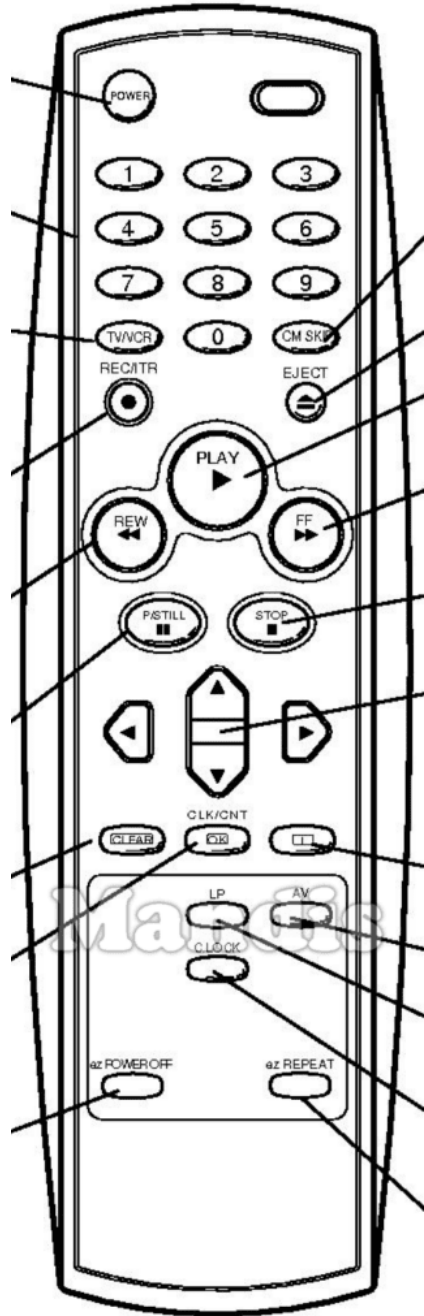

Original	Replacement
 Power	 Power
 1	 1
 2	 2
 3	 3
 4	 4
 5	 5
 6	 6
 7	 7
 8	 8
 9	 9
 TV/VCR	 Smart / List
 0	 0
 CM-Skip	 Display / Media
 REC / ITR	 Rec / Rec Mode
 Eject	 Eject / Surround
 Play	 Play / Slow
 << REW	 << / Tune-

Original	Replacement
 << REW	 I<< / Preset-
 >> F FWD	 >> / Tune+
 >> F FWD	 >>I / Preset+
 Pause/Still	 Pause / Step / Freeze
 Stop	 Stop / Hold
 Left	 Left
 Up	 Up
 Right	 Right
 Down	 Down
 Clear	 Exit / Cancel / Clear
 OK / CLK / CNT	 OK
 i	 Info / Angle
 LP	 Text / Goto
 AV	 AV / Input / RDS
 C.Lock	 TV/Radio /

Original	Replacement	Replacement
On/Off		Power
Audio Out		Mute / Dimmer
Play		Play / Slow
Pause		Pause / Step / Freeze
Stop		Stop / Hold
Record		Rec / Rec Mode
Rewind		<< / Tune-
F.Forward		>> / Tune+
Prev.		I<< / Preset-
Next		>>I / Preset+
F.Adv		Sound / Title
Audio		Audio / Lang /II
Case Tape		Eject / Surround
Mon/TV		Picture / Format
Sp/Lp/Speed		Zoom / Size
Timer/Sleep		Sleep / Timer
Progr/C/CH		TV/Radio /

Original	Replacement	Replacement
Auto/Track		D.Menu / Top
T.Set/Clock		Setup / OPT /
Video/Go-To		Text / Goto
Input Source		AV / Input / RDS
Menu		Menu / Home
Menu Up		Up
Menu Left		Left
OK Enter		OK
Menu Right		Right
Exit		Exit / Cancel / Clear
Menu Down		Down
Slow/Dpss+		Vol+
VCR/TV		Smart / List
Tracking+		CH+ / Page+
Slow/Dpss-		Vol-
Display		Display / Media
Tracking-		CH- / Page-