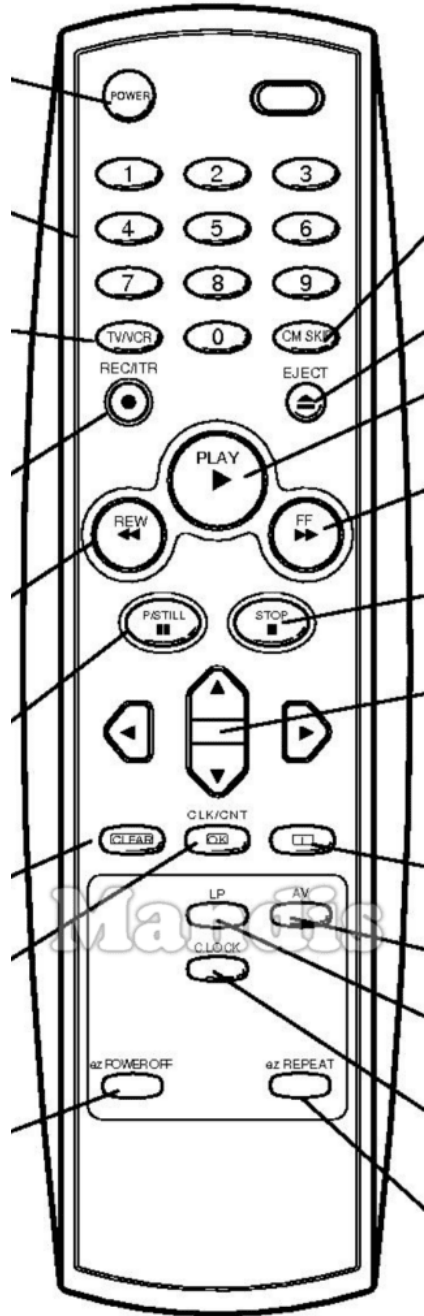

Original	Replacement	Replacement
On/Off		Power
Audio Out		Mute / Dimmer
Play		Play / Slow
Pause		Pause / Step / Freeze
Stop		Stop / Hold
Record		Rec / Rec Mode
Rewind		<< / Tune-
F.Forward		>> / Tune+
Prev.		I<< / Preset-
Next		>>I / Preset+
F.Adv		Sound / Title
Audio		Audio / Lang /II
Case Tape		Eject / Surround
Mon/TV		Picture / Format
Sp/Lp/Speed		Zoom / Size
Timer/Sleep		Sleep / Timer
Progr/C/CH		TV/Radio /

Original	Replacement	Replacement
Auto/Track		D.Menu / Top
T.Set/Clock		Setup / OPT /
Video/Go-To		Text / Goto
Input Source		AV / Input / RDS
Menu		Menu / Home
Menu Up		Up
Menu Left		Left
OK Enter		OK
Menu Right		Right
Exit		Exit / Cancel / Clear
Menu Down		Down
Slow/Dpss+		Vol+
VCR/TV		Smart / List
Tracking+		CH+ / Page+
Slow/Dpss-		Vol-
Display		Display / Media
Tracking-		CH- / Page-

Original	Replacement	Replacement
On/Off		Power
Audio Out		Mute / Dimmer
Play		Play / Slow
Pause		Pause / Step / Freeze
Stop		Stop / Hold
Record		Rec / Rec Mode
Rewind		<< / Tune-
F.Forward		>> / Tune+
Prev.		I<< / Preset-
Next		>>I / Preset+
Audio Dub		Sound / Title
Audio		Audio / Lang I/II
Rec/Mode		Subtitle / EQ
Eject/Reverse		Eject / Surround
Mon/TV		Picture / Format
Sp/Lp/Speed		Zoom / Size
Timer/Record		Sleep / Timer

Original	Replacement	Replacement
Progr/C/CH		TV/Radio /
Auto/Track		D.Menu / Top
T.Set/Clock		Setup / OPT /
Video/Go-To		Text / Goto
Input Source		AV / Input / RDS
Menu		Menu / Home
Menu Up		Up
Show View		Info / Angle
Menu Left		Left
OK Enter		OK
Menu Right		Right
Exit		Exit / Cancel / Clear
Menu Down		Down
F.Adv		Back / Return
Slow/Dpss+		Vol+
VCR/TV		Smart / List
Chan+		CH+ / Page+