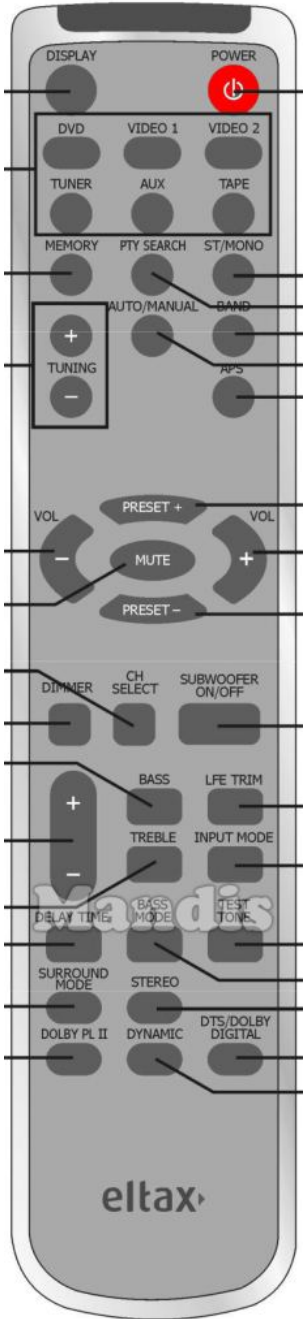

Original	Replacement
 Display	 Info
 POWER	 Power
 INPUT DVD	 1
 INPUT VIDEO 1	 2
 INPUT VIDEO 2	 3
 INPUT TUNER	 4
 INPUT AUX	 5
 INPUT TAPE	 6
 MEMORY	 Pre Ch
 PTY SEARCH	 Options
 ST/Mono	 Dual
 TUNING+	 Ch +
 Auto Manual	 Sleep
 BAND	 Smart
 TUNING-	 Ch -
 PRESET+	 Up
 VOL+	 Vol +

Original	Replacement
 VOL-	 Vol -
 MUTE	 Mute
 MUTE	 Ok
 PRESET-	 Down
 CH SELECT	 TV/R
 SUBWOOFER	 Media
 VOL+	 Right
 BASS	 Exit
 LFE TRIM	 Format
 VOL-	 Left
 TREBLE	 Menu
 Input Mode	 AV
 DELAY TIME	 3D
 TEST TONE	 Text
 SURROUND	 D. Menu
 STEREO	 List
 DOLBY PL II	 Yellow

Original		Replacement		Original		Replacement	
	DYNAMIC		Eject				
	DTS/Dolby Digital		Subt				