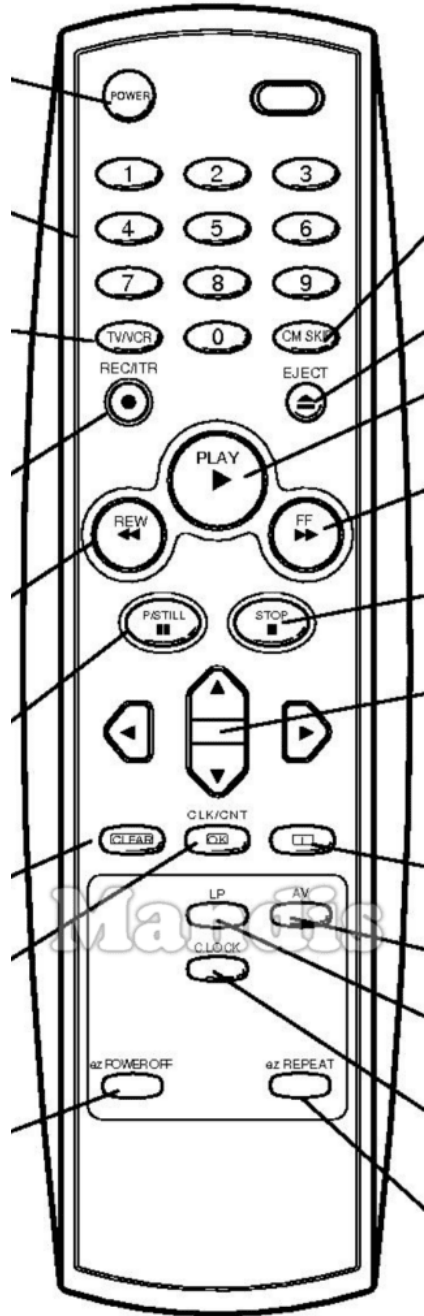

Original	Replacement
 Power	 Power
 1	 1
 2	 2
 3	 3
 4	 4
 5	 5
 6	 6
 7	 7
 8	 8
 9	 9
 TV/VCR	 Smart / List
 0	 0
 CM-Skip	 Display / Media
 REC / ITR	 Rec / Rec Mode
 Eject	 Eject / Surround
 Play	 Play / Slow
 << REW	 << / Tune-

Original	Replacement
 << REW	 I<< / Preset-
 >> F FWD	 >> / Tune+
 >> F FWD	 >>I / Preset+
 Pause/Still	 Pause / Step / Freeze
 Stop	 Stop / Hold
 Left	 Left
 Up	 Up
 Right	 Right
 Down	 Down
 Clear	 Exit / Cancel / Clear
 OK / CLK / CNT	 OK
 i	 Info / Angle
 LP	 Text / Goto
 AV	 AV / Input / RDS
 C.Lock	 TV/Radio /

Original	Replacement	Replacement
On/Off		Power
Audio Out		Mute / Dimmer
Play		Play / Slow
Pause		Pause / Step / Freeze
Stop		Stop / Hold
Record		Rec / Rec Mode
Rewind		<< / Tune-
F.Forward		>> / Tune+
Prev.		I<< / Preset-
Next		>>I / Preset+
F.Adv		Sound / Title
Audio		Audio / Lang I/I
Case Tape		Eject / Surround
Mon/TV		Picture / Format
Sp/Lp/Speed		Zoom / Size
Timer/Sleep		Sleep / Timer
Progr/C/CH		TV/Radio /

Original	Replacement	Replacement
Auto/Track		D.Menu / Top
T.Set/Clock		Setup / OPT /
Video/Go-To		Text / Goto
Input Source		AV / Input / RDS
Menu		Menu / Home
Menu Up		Up
Menu Left		Left
OK Enter		OK
Menu Right		Right
Exit		Exit / Cancel / Clear
Menu Down		Down
Slow/Dpss+		Vol+
VCR/TV		Smart / List
Tracking+		CH+ / Page+
Slow/Dpss-		Vol-
Display		Display / Media
Tracking-		CH- / Page-