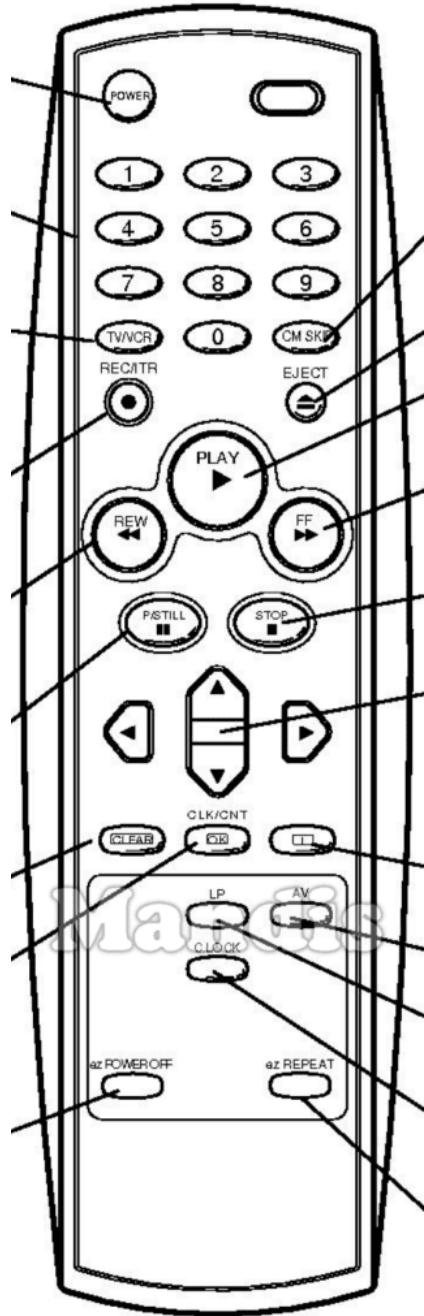

Original	Replacement	Replacement
On/Off		Power
Audio Out		Mute / Dimmer
Play		Play / Slow
Pause		Pause / Step / Freeze
Stop		Stop / Hold
Record		Rec / Rec Mode
Rewind		<< / Tune-
F.Forward		>> / Tune+
Prev.		I<< / Preset-
Next		>>I / Preset+
F.Adv		Sound / Title
Audio		Audio / Lang I/I
Case Tape		Eject / Surround
Mon/TV		Picture / Format
Sp/Lp/Speed		Zoom / Size
Timer/Sleep		Sleep / Timer
Progr/C/CH		TV/Radio /

Original	Replacement	Replacement
Auto/Track		D.Menu / Top
T.Set/Clock		Setup / OPT /
Video/Go-To		Text / Goto
Input Source		AV / Input / RDS
Menu		Menu / Home
Menu Up		Up
Menu Left		Left
OK Enter		OK
Menu Right		Right
Exit		Exit / Cancel / Clear
Menu Down		Down
Slow/Dpss+		Vol+
VCR/TV		Smart / List
Tracking+		CH+ / Page+
Slow/Dpss-		Vol-
Display		Display / Media
Tracking-		CH- / Page-

Original	Replacement	Replacement
On/Off		Power
Audio Out		Mute / Dimmer
Play		Play / Slow
Pause		Pause / Step / Freeze
Stop		Stop / Hold
Record		Rec / Rec Mode
Rewind		<< / Tune-
F.Forward		>> / Tune+
Prev.		I<< / Preset-
Next		>>I / Preset+
Audio Dub		Sound / Title
Audio		Audio / Lang I/II
Rec/Mode		Subtitle / EQ
Eject/Reverse		Eject / Surround
Mon/TV		Picture / Format
Sp/Lp/Speed		Zoom / Size
Timer/Record		Sleep / Timer

Original	Replacement	Replacement
Progr/C/CH		TV/Radio /
Auto/Track		D.Menu / Top
T.Set/Clock		Setup / OPT /
Video/Go-To		Text / Goto
Input Source		AV / Input / RDS
Menu		Menu / Home
Menu Up		Up
Show View		Info / Angle
Menu Left		Left
OK Enter		OK
Menu Right		Right
Exit		Exit / Cancel / Clear
Menu Down		Down
F.Adv		Back / Return
Slow/Dpss+		Vol+
VCR/TV		Smart / List
Chan+		CH+ / Page+