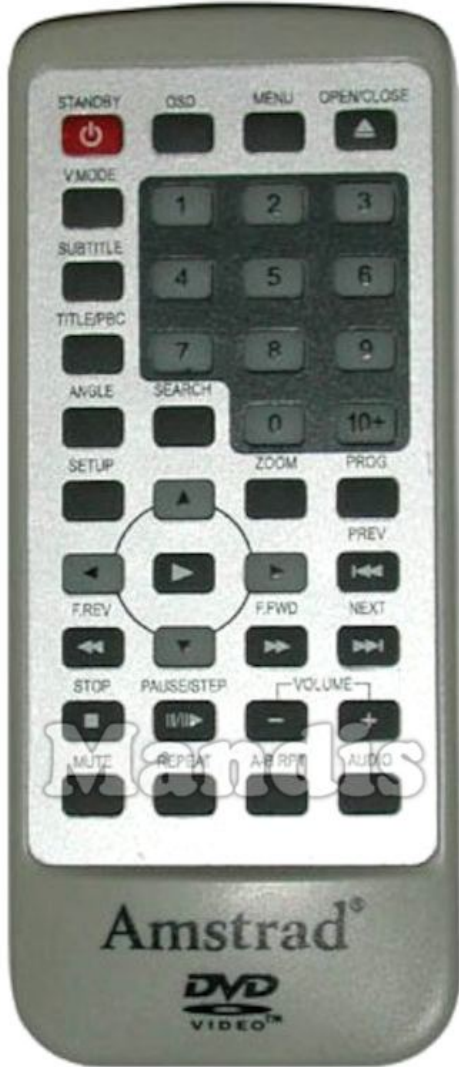

Original	Replacement
 Standby	 Power
 OSD	 Display / Media
 Menu	 Menu / Home
 Open / Close	 Eject / Surround
 V.Mode	 Picture / Format
 1	 1
 2	 2
 3	 3
 Subtitle	 Subtitle / EQ
 4	 4
 5	 5
 6	 6
 Title / PBC	 Sound / Title
 7	 7
 8	 8
 9	 9
 Angle	 Info / Angle

Original	Replacement
 Search	 Red / Netflix / Search
 0	 0
 10+	 Guide / EPG / -/--
 Setup	 Setup / OPT /
 Up	 Up
 Zoom	 Zoom / Size
 Prog	 TV/Radio /
 Left	 Left
 Play / Enter	 OK
 Play / Enter	 Play / Slow
 Right	 Right
 Prev	 I<< / Preset-
 F.Rev	 << / Tune-
 Down	 Down
 F.Fwd	 >> / Tune+
 Next	 >>I / Preset+
 Stop	 Stop / Hold

Original	Replacement	Original	Replacement
 Pause / Step	 Pause / Step / Freeze		
 Volume-	 Vol-		
 Volume+	 Vol+		
 Mute	 Mute / Dimmer		
 Repeat	 Green / APP / Repeat		
 A-B RPT	 Yellow / YouTube / Repeat		
 Audio	 Audio / Lang I/II		