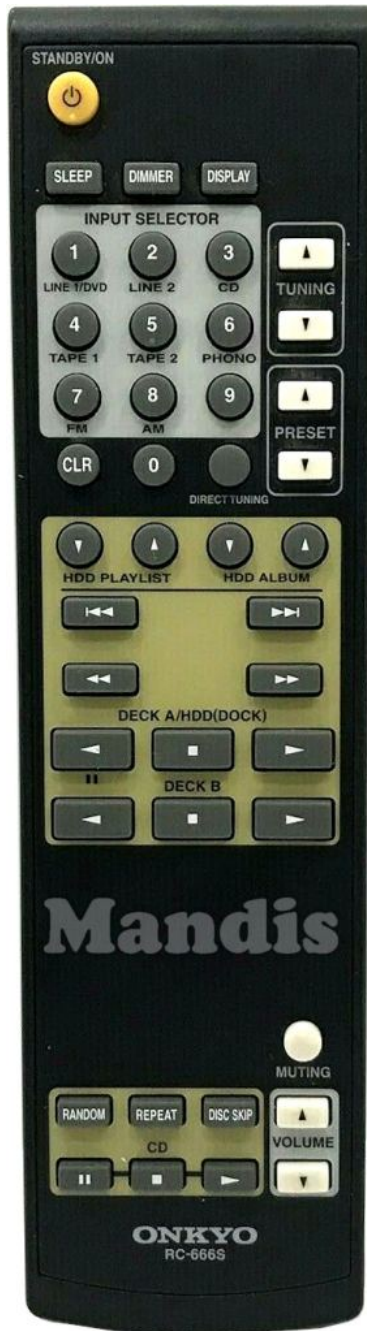

Original	Replacement
STANDBY/ON	Power
SLEEP	Sleep / Timer
DIMMER	Shift + Mute / Dimmer
DISPLAY	Display / Media
1 LINE 1/DVD	1
2 LINE 2	2
3 CD	3
TUNING UP	CH+ / Page+
4 TAPE 1	4
5 TAPE 2	5
6 PHONO	6
TUNING DOWN	CH- / Page-
7 FM	7
8 AM	8
9	9
PRESET UP	Shift + >> / Preset+
CLR	Exit / Cancel / Clear

Original	Replacement
0	0
DIRECT TUNING	D.Menu / Top
PRESET DOWN	Shift + I<< / Preset-
HDD PLAY LIST	Shift + Down
HDD PLAYLIST	Shift + Up
HDD ALBUM	Down
HDD ALBUM UP	Up
I<<	I<< / Preset-
>>I	>>I / Preset+
<<	<< / Tune-
>>	>> / Tune+
PAUSE	Pause / Step / Freeze
PLAY < DECK A/HDD DOCK	Shift + << /
STOP DECK A/HDD DOCK	Rec / Rec Mode
PLAY > DECK A/HDD DOCK	Play / Slow
PLAY < DECK B	Sound / Title
STOP DECK B	Stop / Hold

Original	Replacement	
PLAY > DECK B	+ Shift + >> /	
MUTING	Dimmer / Mute	
RANDOM	Blue / Prime Video / Random	
REPEAT	Green / APP / Repeat	
DISC SKIP	Back / Return	
VOL+	Vol+	
CD PAUSE	+ Shift + Pause / Step /	
CD STOP	+ Shift + Stop /	
CD PLAY	+ Shift + Play /	
VOL-	Vol-	