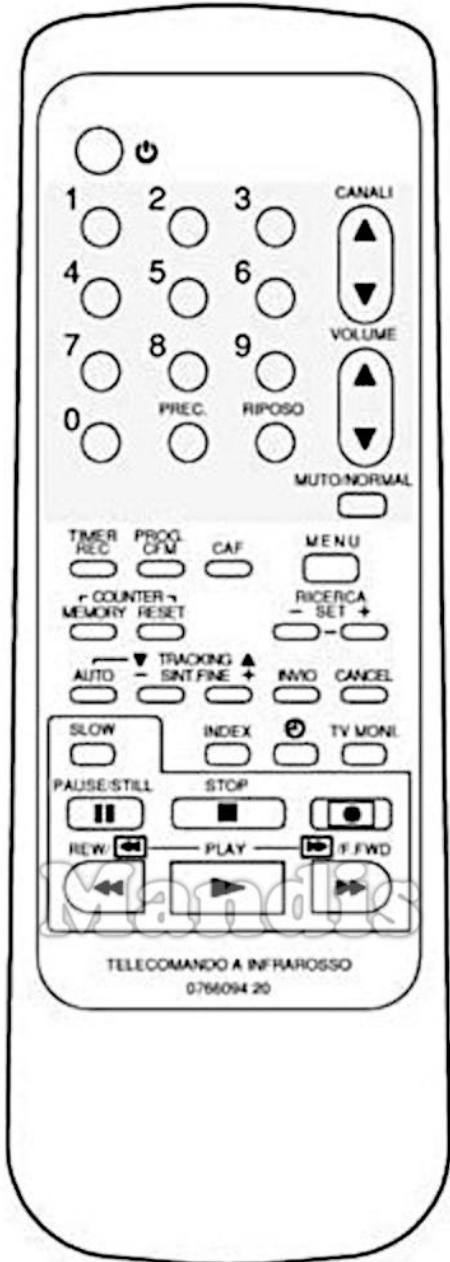

Original	Replacement	Original	Replacement
	TV Moni.	Display / Media		
	Pause / Still	Pause / Step / Freeze		
	Stop	Stop / Hold		
	Rec	Rec / Rec Mode		
	Rew	<< / Tune-		
	Play	Play / Slow		
	F.Fwd	>> / Tune+