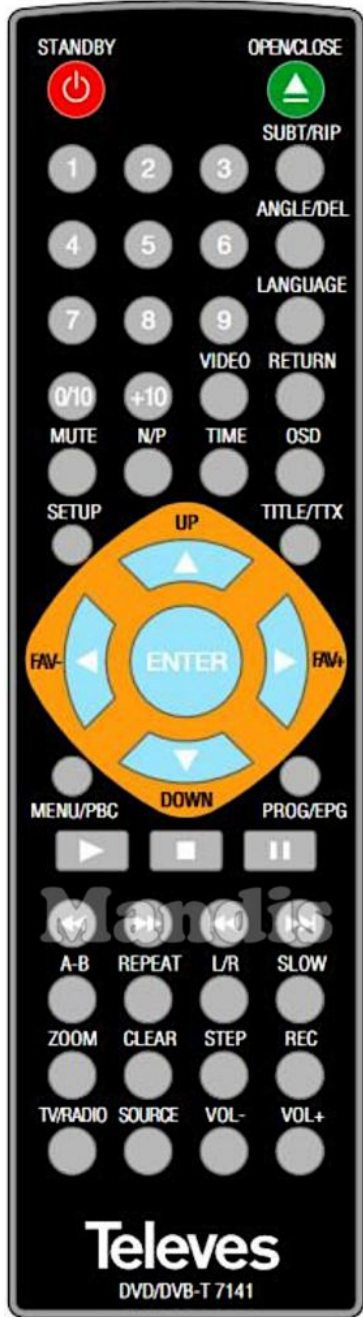

| Original |              | Replacement |                       | Original |              | Replacement |                       |
|----------|--------------|-------------|-----------------------|----------|--------------|-------------|-----------------------|
|          | Standby      |             | Power                 |          | Title / TTX  |             | Text / Goto           |
|          | Mute         |             | Mute / Dimmer         |          | Source       |             | AV / Input / RDS      |
|          | Play         |             | Play / Slow           |          | Menu / PBC   |             | Menu / Home           |
|          | Pause        |             | Pause / Step / Freeze |          | Up           |             | Up                    |
|          | Stop         |             | Stop / Hold           |          | Left / Fav-  |             | Left                  |
|          | Rec          |             | Rec / Rec Mode        |          | Enter        |             | OK                    |
|          | <<           |             | << / Tune-            |          | Right / Fav+ |             | Right                 |
|          | >>           |             | >> / Tune+            |          | Clear        |             | Exit / Cancel / Clear |
|          | I<<          |             | I<< / Preset-         |          | Down         |             | Down                  |
|          | >>I          |             | >>I / Preset+         |          | Return       |             | Back / Return         |
|          | Language     |             | Audio / Lang I/II     |          | Vol+         |             | Vol+                  |
|          | SUBT / RIP   |             | Subtitle / EQ         |          | L/R          |             | Smart / List          |
|          | Open / Close |             | Eject / Surround      |          | Vol-         |             | Vol-                  |
|          | Zoom         |             | Zoom / Size           |          | OSD          |             | Display / Media       |
|          | Time         |             | Sleep / Timer         |          | 1            |             | 1                     |
|          | TV / Radio   |             | TV/Radio /            |          | 2            |             | 2                     |
|          | Setup        |             | Setup / OPT /         |          | 3            |             | 3                     |