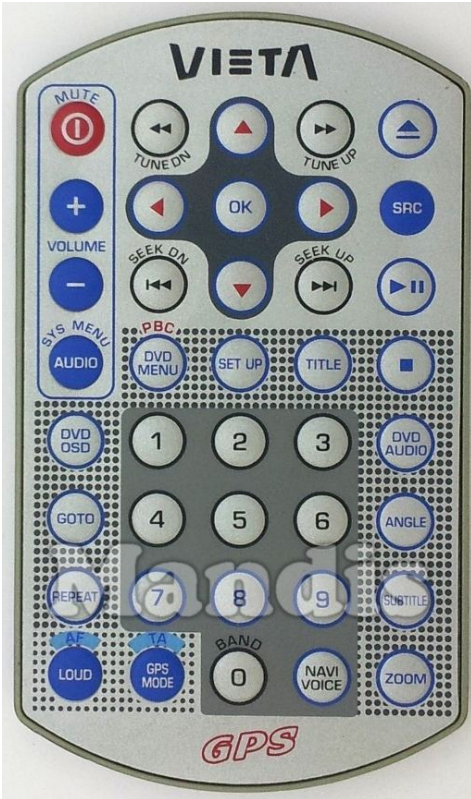

Original	Replacement	Original	Replacement
 Power Mute	 Power	 OK	 Ok
 Volume +	 Vol +	 DVD Menu /	 Menu
 Volume -	 Vol -	 Set Up	 Options
 Audio / Sys Menu	 D. Menu	 Title	 Info
 << / Tune	 <<	 DVD OSD	 Smart
 >> / Tuner Up	 >>	 Goto	 Guide
  << / Seek Dn	  <<	 DVD Audio	 Dual
 >>  / Seek Up	 >>	 Angle	 TV/R
 Play	 Play	 Repeat	 Text
 Pause	 Pause	 Subtitle	 Subt
 Stop	 Stop	 Loud / AF	 Exit
 Open / Close	 Eject	 GPS Mode / TA	 Back
 SRC	 AV	 Navi Voice	 List
 Up	 Up	 Zoom	 Shift + Eject
 Down	 Down	 1	 1
 Right	 Right	 2	 2
 Left	 Left	 3	 3

	Original	Replacement		Original	Replacement
	4		4		
	5		5		
	6		6		
	7		7		
	8		8		
	9		9		
	0 / Band		0		