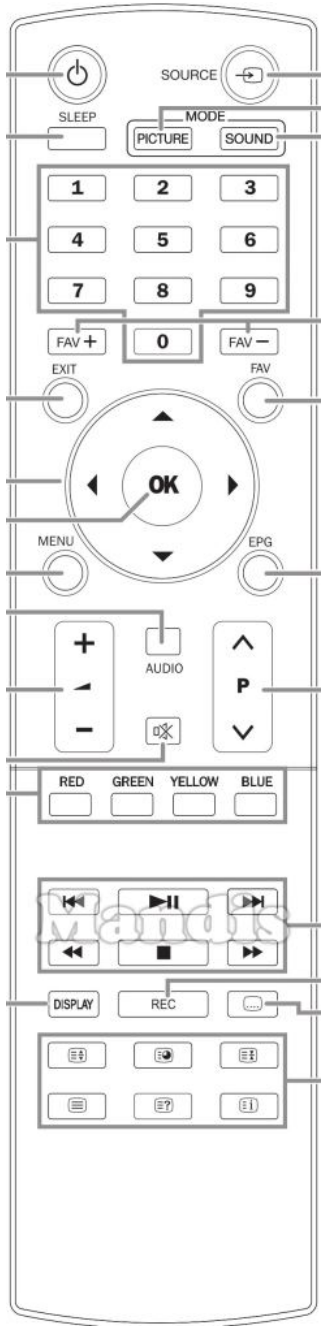

Original	Rechange
 Power	 Power
 Source	 AV / Input / RDS
 Sleep	 Sleep / Timer
 Picture Mode	 Picture / Format
 Sound Mode	 Sound / Title
 1	 1
 2	 2
 3	 3
 4	 4
 5	 5
 6	 6
 7	 7
 8	 8
 9	 9
 FAV+	 Shift + Up
 0	 0
 FAV-	 Shift + Down

Original	Rechange
 Exit	 Exit / Cancel / Clear
 Up	 Up
 FAV	 Fav / Marker / PC
 Left	 Left
 OK	 OK
 Right	 Right
 Menu	 Menu / Home
 Down	 Down
 EPG	 Guide / EPG / -/--
 Vol+	 Vol+
 Audio	 Audio / Lang I/II
 P+	 CH+ / Page+
 Vol-	 Vol-
 Mute	 Mute / Dimmer
 P-	 CH- / Page-
 Red	 Red / Netflix / Search
 Green	 Green / APP / Repeat

Original	Recharge
Yellow	Yellow / YouTube / Repeat
Blue	Blue / Prime Video / Random
I<<	I<< / Preset-
Pause	Pause / Step / Freeze
Play	Play / Slow
>>I	>>I / Preset+
<<	<< / Tune-
Stop	Stop / Hold
>>	>> / Tune+
Display	Display / Media
Rec	Rec / Rec Mode
[...]	Subtitle / EQ
[≡♦]	Zoom / Size
[≡o]	Eject / Surround
[≡+]	Shift + Stop /
[≡]	Text / Goto
[≡?]	Info / Angle

Original	Recharge
[≡i]	Smart / List