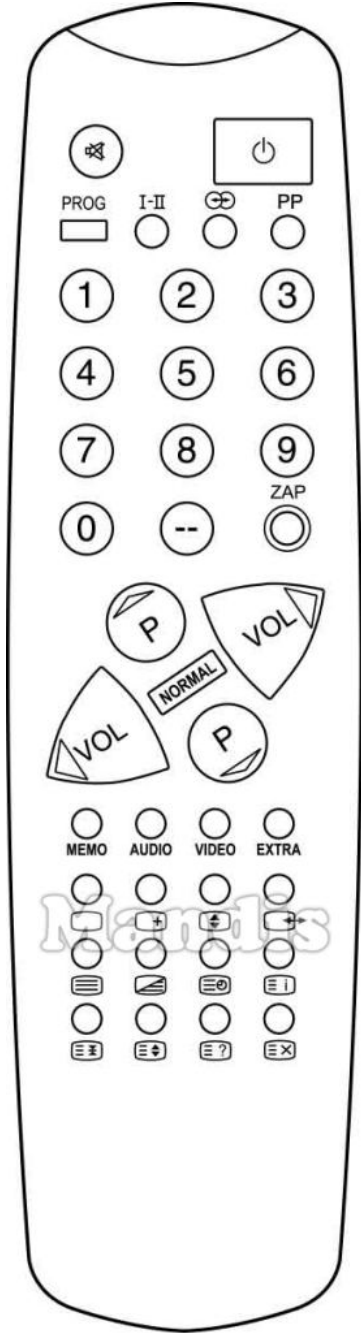

Original	Recharge	Original	Recharge
	[◆]		Setup / OPT /
	[ ]↔		D.Menu / Top
	[≡]		Text / Goto
	[/≡]	+	Shift + Text /
	[≡⊙]		Subtitle / EQ
	[≡ i]		Info / Angle
	[≡⏸]		Pause / Step / Freeze
	[≡◆]		Zoom / Size
	[≡?]		AV / Input / RDS
	[≡X]		Exit / Cancel / Clear

Original	Recharge