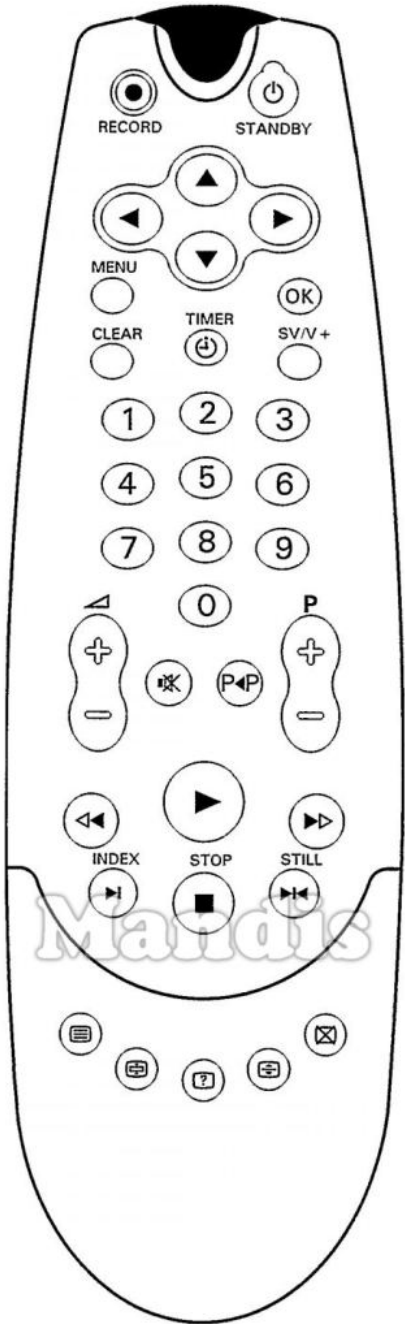

Original		Rechange		Original		Rechange	
	Standby		Power		6		6
	Record		Rec		7		7
	Up		Up		8		8
	Left		Left		9		9
	Right		Right		0		0
	Down		Down		Vol+		Vol +
	→>		Smart		Vol-		Vol -
	OK		Ok		Mute		Mute
	Menu		Menu		P<P		Pre Ch
	Clear		Exit		P+		Ch +
	Timer		AV		P-		Ch -
	SV/V+		Media		Play		Play
	1		1		<<		<<
	2		2		>>		>>
	3		3		>I / Index		>>I
	4		4		Stop		Stop
	5		5		>I< Still		Pause

	Original	Recharge		Original	Recharge
	Teletext	REPEAT TEXT	Text		
	Hold	A	Red		
	Reveal	B	Green		
	Size	C	Yellow		
	Cancel	D	Blue		

	Original	Recharge