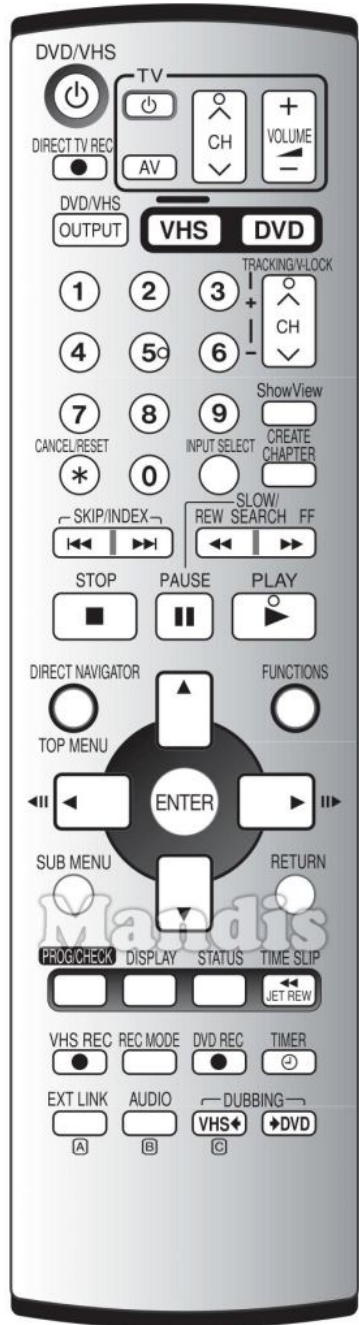

Original	Recharge	Original	Recharge
VHS/DVD Power	Power	Create Chapter	TV/R
Direct TV Rec	Subt	I<< Skip	I<<
VHS/DVD	Smart	Skip >>I	>>I
1	1	REW / << Slow/Search	<<
2	2	FF / Slow/Search	>>
3	3	Stop	Stop
4	4	Pause	Pause
5	5	Play	Play
6	6	Direct Navigator / Top Menu	D. Menu
7	7	Functions	List
8	8	Up	Up
9	9	Left	Left
0	0	Enter	Ok
Cancel / Reset	Exit	Right	Right
Input Select	Guide	Down	Down
CH+ / Tracking/V-Lock+	Ch +	Sub Menu	Menu
CH- / Tracking/V-Lock-	Ch -	Return	Back

Original		Rechange		Original	Rechange
	Prog / Check		Sleep		
	Display		Info		
	Status		Media		
	Time Slip		Vol +		
	Timer		AV		
	Ext Link		3D		
	Audio / B		Dual		
	Dubbing		Blue		

	Original	Recharge	Original	Recharge
	Power			Power
	AV			AV
	Volume+			Vol +
	Volume-			Vol -
	CH+			Ch +
	CH-			Ch -

	Original	Recharge	
	VHS/DVD Power		Power
	Direct TV Rec		Subt
	VHS/DVD		Smart
	1		1
	2		2
	3		3
	4		4
	5		5
	6		6
	7		7
	8		8
	9		9
	0		0
	Cancel / Reset		Exit
	Input Select		AV
	CH+ / Tracking/V-Lock+		Ch +
	CH- / Tracking/V-Lock-		Ch -