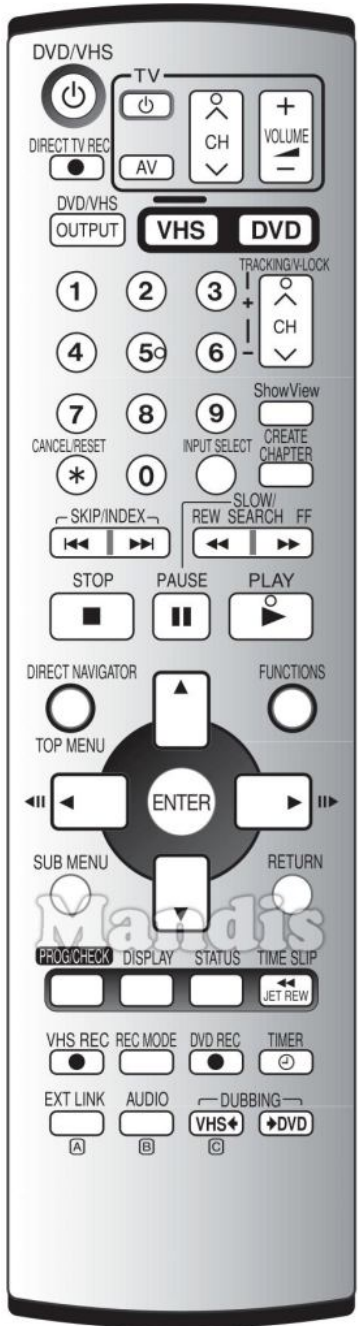

Original	Recharge	Original	Recharge
VHS/DVD Power	Power	Create Chapter	TV/R
Direct TV Rec	Subt	I<< Skip	I<<
VHS/DVD	Smart	Skip >>I	>>I
1	1	REW / << Slow/Search	<<
2	2	FF / Slow/Search	>>
3	3	Stop	Stop
4	4	Pause	Pause
5	5	Play	Play
6	6	Direct Navigator / Top Menu	D. Menu
7	7	Functions	List
8	8	Up	Up
9	9	Left	Left
0	0	Enter	Ok
Cancel / Reset	Exit	Right	Right
Input Select	Guide	Down	Down
CH+ / Tracking/V-Lock+	Ch +	Sub Menu	Menu
CH- / Tracking/V-Lock-	Ch -	Return	Back

Original		Rechange		Original	Rechange
	Prog / Check		Sleep		
	Display		Info		
	Status		Media		
	Time Slip		Vol +		
	Timer		AV		
	Ext Link		3D		
	Audio / B		Dual		
	Dubbing		Blue		

	Original	Recharge	Original	Recharge
	Power			Power
	AV			AV
	Volume+			Vol +
	Volume-			Vol -
	CH+			Ch +
	CH-			Ch -

	Original	Recharge	
	VHS/DVD Power		Power
	Direct TV Rec		Subt
	VHS/DVD		Smart
	1		1
	2		2
	3		3
	4		4
	5		5
	6		6
	7		7
	8		8
	9		9
	0		0
	Cancel / Reset		Exit
	Input Select		AV
	CH+ / Tracking/V-Lock+		Ch +
	CH- / Tracking/V-Lock-		Ch -